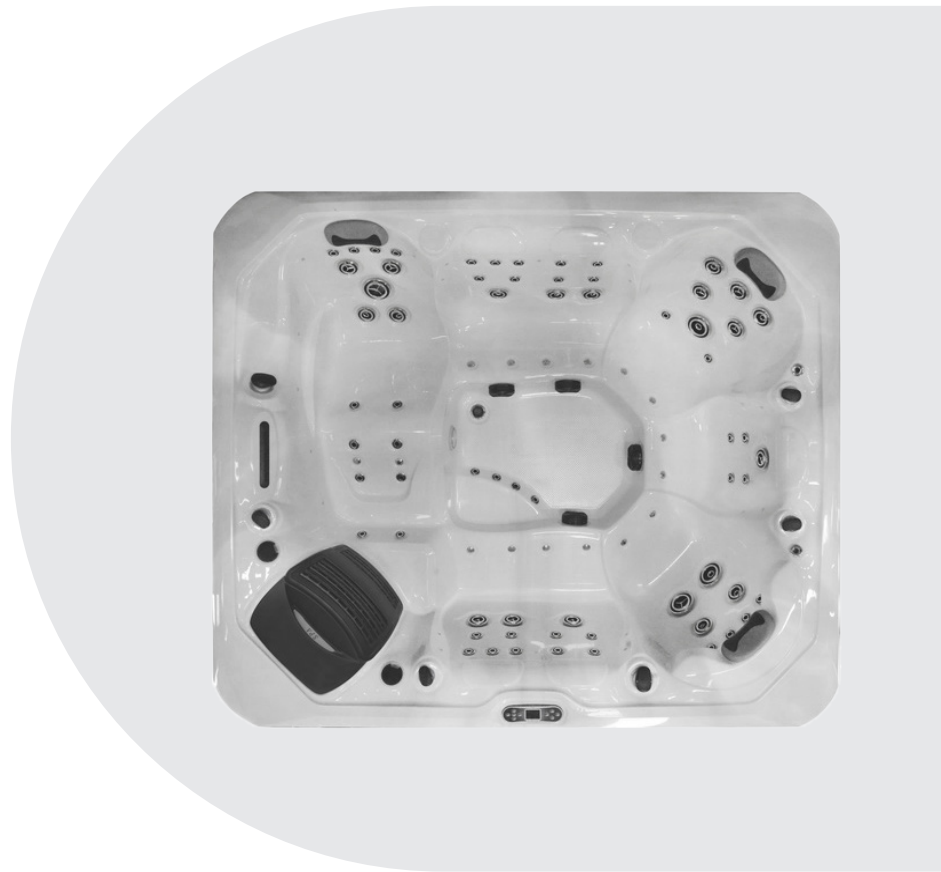

Premium Range Maximus

FEATURED JETS

84 Total Jets

4 x 5 inch Jets

18 x 3.5 inch Jets

62 x 2 inch Jets

FEATURES

People	8
Dimensions	2600 x 2200 x 940 mm
Seat layout	7 seats + 1 lounger
LED Lighting	✓ Premium
Music	Bluetooth
Ozone	✓
Insulation	Platinum Premium Shield
Electrical Supply Required	32 AMP
Heater	3kw
Pumps	3 x 2 HP
Circulation Pump	1 x 0.53 HP

CHOOSE YOUR COLOUR

SHELL COLOURS

Sterling Silver

Midnight Canyon

Odyssey

CABINET COLOURS

Grey